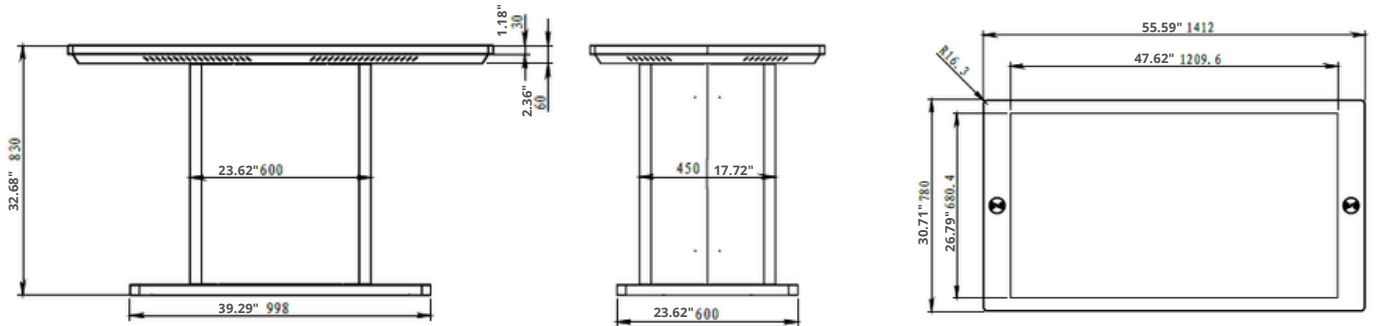

PRODUCT DIMENSIONS & WEIGHT

Size	Table Surface (L x W)	Table Height	Screen Area (L x W)	Base Footprint (L x W)	Net Weight	Gross Weight
43"	47.24" \ 25.98"	31.89" (2.66')	37.11" x 20.89"	28.35" x 17.72"	149.91 lbs	220.46 lbs
55"	55.59" \ 30.71"	32.68" (2.72')	47.62" x 26.79"	39.29" x 23.62"	187.39 lbs	264.55 lbs
65"	62.99" \ 34.61"	27.56" (2.36')	47.52" x 26.69"	39.37" x 27.56"	220.46 lbs	308.65 lbs

43"

55"

65"

Contact Us

845-444-5255

www.bigshineworldwide.com

www.bigshineenergy.com