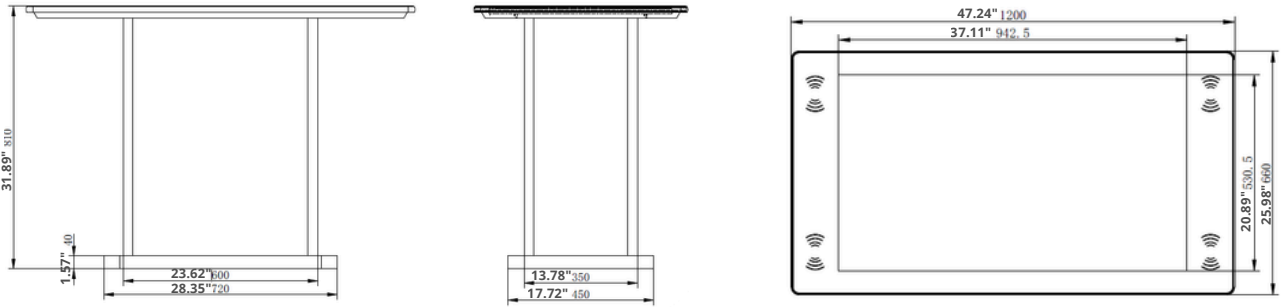

PRODUCT DIMENSIONS & WEIGHT

Size	Table Surface (L x W)	Table Height	Screen Area (L x W)	Base Footprint (L x W)	Net Weight	Gross Weight
43"	47.24" \ 25.98"	31.89" (2.66')	37.11" x 20.89"	28.35" x 17.72"	149.91 lbs	220.46 lbs
55"	55.59" \ 30.71"	32.68" (2.72')	47.62" x 26.79"	39.29" x 23.62"	187.39 lbs	264.55 lbs
65"	62.99" \ 34.61"	27.56" (2.36')	47.52" x 26.69"	39.37" x 27.56"	220.46 lbs	308.65 lbs

43"