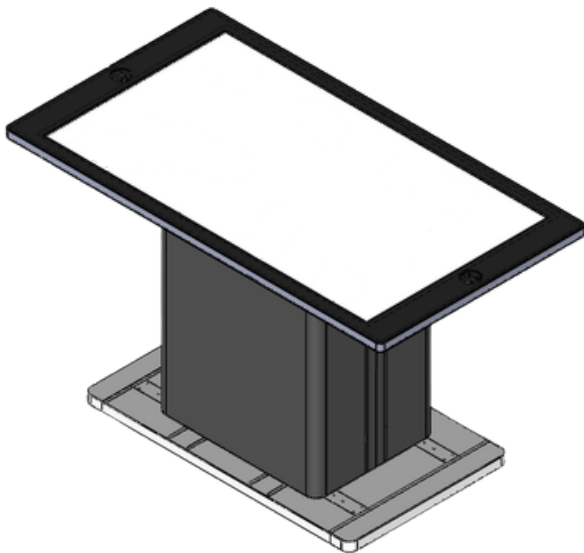

PRODUCT ATTRIBUTES

Model Number	BSL-SIR-XX-10P-W10	Touch Connector	USB 2.0.
Display Technology	LCD	Surface Hardness	7H
Brightness	350 nits	Network interface	RJ45, Wi-Fi.
Contrast Ratio	1200:1	Glass Thickness	0.16" (4mm)
View Angles	178°	Environmental Protection	Waterproof Design
Input Voltage	AC 100V~240V, 50/60Hz.	Packaging Options	Carton or Wooden Case
Mounting	Floor Stand	Surface Safety	Explosion-Proof Tempered Glass
Display Color	8-bit, 16.7M Display Colors	Interactive Interface	10-Point Capacitive Touch Screen
Response Time	8ms	Finish Color	Black (RAL9017), White, Silver, Golden

PRODUCT DIMENSIONS & WEIGHT

Size	Table Surface (L x W)	Table Height	Screen Area (L x W)	Base Footprint (L x W)	Net Weight	Gross Weight
43"	47.24" \ 25.98"	31.89" (2.66')	37.11" x 20.89"	28.35" x 17.72"	149.91 lbs	220.46 lbs
55"	55.59" \ 30.71"	32.68" (2.72')	47.62" x 26.79"	39.29" x 23.62"	187.39 lbs	264.55 lbs
65"	62.99" \ 39.37"	34.61" (2.88')	47.52" x 26.69"	39.37" x 27.56"	220.46 lbs	308.65 lbs