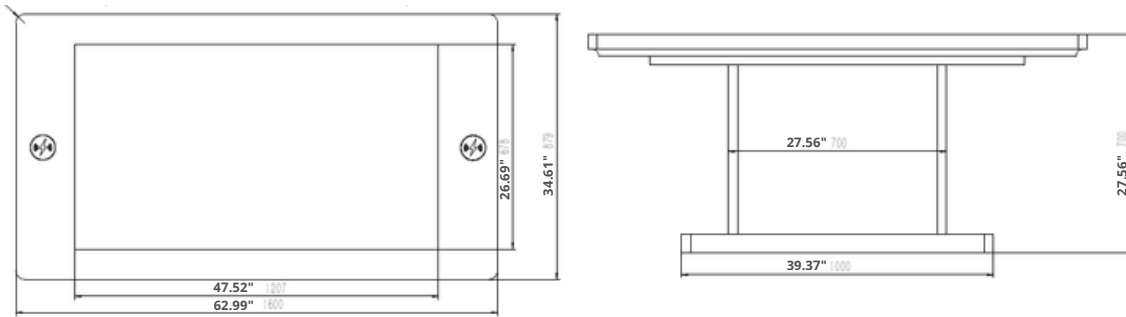

PRODUCT DIMENSIONS & WEIGHT

Size	Table Surface (L x W)	Table Height	Screen Area (L x W)	Base Footprint (L x W)	Net Weight	Gross Weight
43"	47.24" \ 25.98"	31.89" (2.66')	37.11" x 20.89"	28.35" x 17.72"	149.91 lbs	220.46 lbs
55"	55.59" \ 30.71"	32.68" (2.72')	47.62" x 26.79"	39.29" x 23.62"	187.39 lbs	264.55 lbs
65"	62.99" \ 34.61"	27.56" (2.36')	47.52" x 26.69"	39.37" x 27.56"	220.46 lbs	308.65 lbs

43"

55"

65"

Contact Us

845-444-5255

www.bigshineworldwide.com

www.bigshineenergy.com